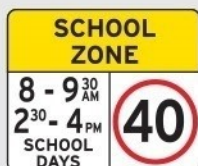

Yellow kerb lines are also No Stopping zones.

FINE =
\$344

+ 2 DEMERIT POINTS

Bus Zone

Only a public bus can stop in a bus zone.

FINE =
\$344

+ 2 DEMERIT POINTS

Mobile Phones

Know the rules. Illegally using your phone is dangerous. Avoid the temptation.

FINE =
\$457

+ 5 DEMERIT POINTS

May be subject to Double Demerits

Speeding Offences

40km/h is the limit. Children are about, so slow down in school zones.